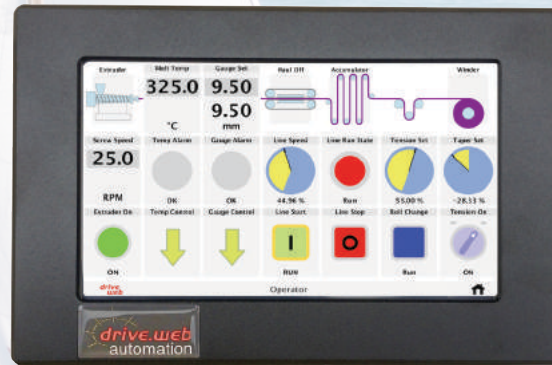

# drive.web . . . automation for savvy engineers

**speedy** embedded controllers

**drive.web** coordinated drive systems

**smarty** controllers with i/o

**savvy smart tools**  
configure, connect & control everything

**savvyPanel touch**  
smart displays

**savvyPanel**  
for iOS remote control

**Bardac**  
**drives**  
 smart drives  
 & systems

**drive.web**  
 automation  
 savvy automation  
 technology

**Bardac Corporation**  
**for Automation Things**  
 40 Log Canoe Circle, Stevensville MD 21666  
 bardac.com driveweb.com  
 +410-604-3400  
 toll-free USA 1-888-667-7333