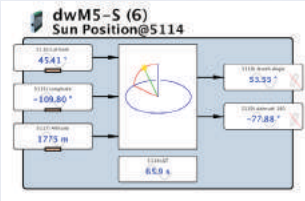

drive.web free online training seminars help guide engineers into 21st century automation concepts.