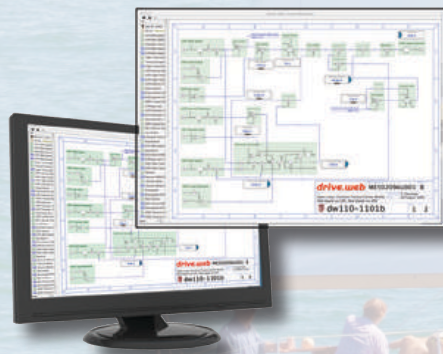

# drive.web . . . automation for savvy engineers

**speedy** embedded controllers

**drive.web** coordinated drive systems

**smarty** controllers with i/o

**savvy smart tools**  
configure, connect & control everything

**savvyPanel touch**  
smart displays

**savvyPanel**  
for iOS remote control

**Bardac**  
**drives**  
 smart drives  
 & systems

**drive.web**  
 automation  
 savvy automation  
 technology

**Bardac Corporation**  
**for Automation Things**  
 40 Log Canoe Circle, Stevensville MD 21666  
 bardac.com driveweb.com  
 +410-604-3400  
 toll-free USA 1-888-667-7333