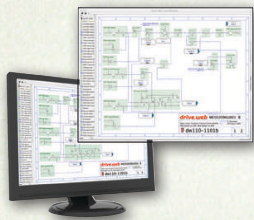

In the highly dynamic world of wind surfing, the sailor, sail, and board are intimately connected to ensure the ultimate performance.

JUNE

S	M	T	W	T	F	S
					1	2
3	4	5	6	7	8	9
10	11	12	13	14	15	16
17	18	19	20	21	22	23
24	25	26	27	28	29	30

The *drive.web savvy* Signal Flow Diagram tools keep you close to your system.

The Governor's Cup at dawn; the fleet still close together after a night at sea.

JULY  
 S M T W T F S  
 1 2 3 4 5 6 7  
 8 9 10 11 12 13 14  
 15 16 17 18 19 20 21  
 22 23 24 25 26 27 28  
 29 30 31